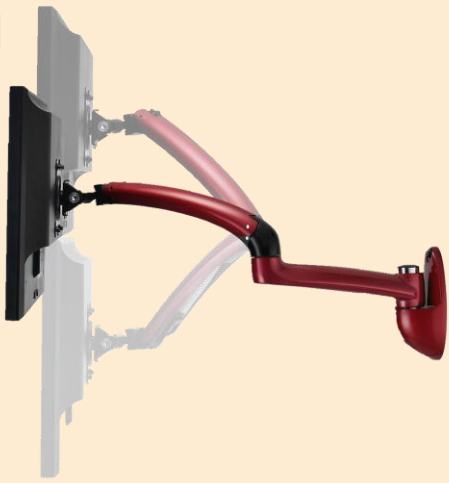

PC301

- Vesa Δ 75x75 to 100x100
- Fits with Δ ≤ 27 " monitor
- Weight Capacity Δ 3.8~8.1 kg / 8.4~17.8 lbs
- Tilting Angle Δ Up 90°~Down 45°
- Pan Δ 180°
- Rotation Δ 180°

SINGLE MONITOR WALL MOUNT BY CDG

Living in the norm of the widespread of touch screens, for various settings and needs, monitors and displays are required to be fixed on the wall to make the most of the limited space.

Or simply fasten the monitor against the wall in the corner space without having the need to set up any work platforms.

|| cd.great@msa.hinet.net

|| www.cdgreat-officefurniture.com

PC331

- Vesa Δ 75x75 to 100x100
- Fits with Δ ≤ 27 " monitor
- Weight Capacity Δ 3.8~8.1 kg / 8.4~17.8 lbs
- Tilting Angle Δ Up 90°~Down 45°
- Pan Δ 180°
- Rotation Δ 180°