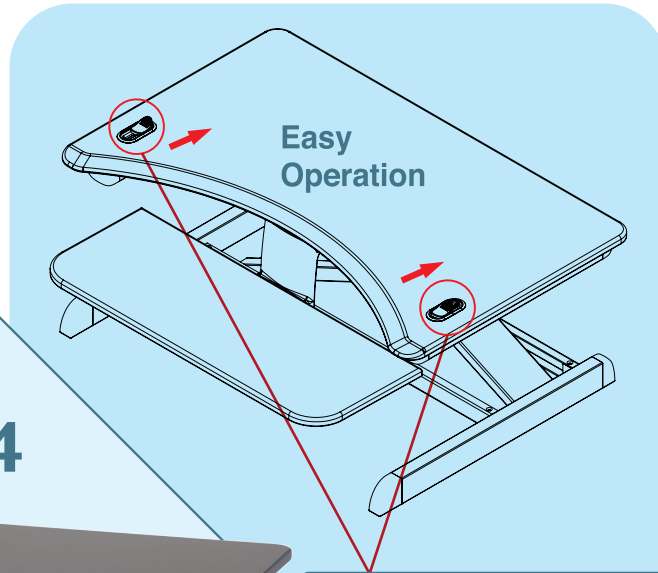

**Height adjustable**  
Change to **Sit** or **Stand**

**SP104**

**Push** 2 buttons at the same time to unlock & adjust;  
**Release** to stay at the chosen height.

Arc Sit-Stand Desk Converter	
Code	<b>SP104</b>
Tabletop	PU Coat on MDF
Mechanism	Spring-assisted
Height Adjustment	Max. 490 mm / 19.3" Min. 145 mm / 5.7"
Keyboard Platform	240 mm x 630 mm 9.4" x 24.8"
Frame	Steel
Foot Cap	Plastic
(All materials compliant with RoHS)	