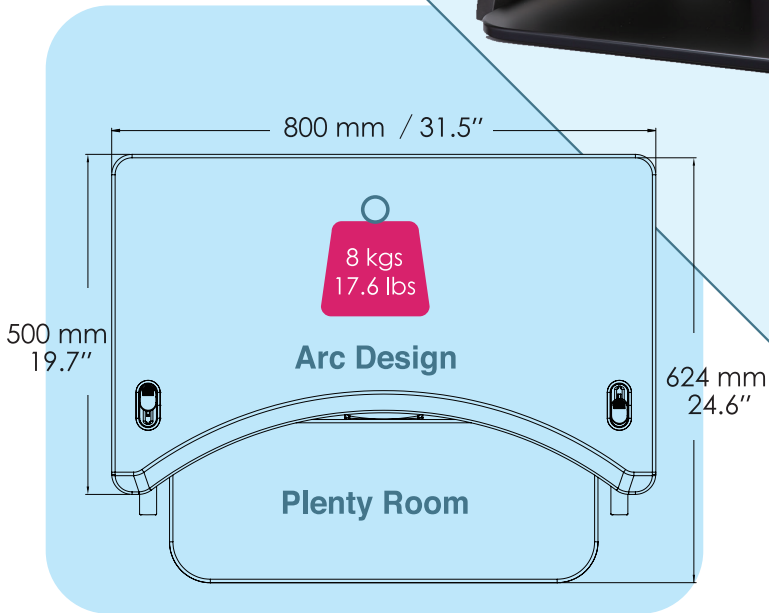

**Height adjustable**  
Change to **Sit** or **Stand**

**SP104**

**Push** 2 buttons at the same time to unlock & adjust;  
**Release** to stay at the chosen height.

Arc Sit-Stand Desk Converter	
Code	<b>SP104</b>
Tabletop	PU Coat on MDF
Mechanism	Spring-assisted
Height Adjustment	Max. 490 mm / 19.3" Min. 145 mm / 5.7"
Keyboard Platform	240 mm x 630 mm 9.4" x 24.8"
Frame	Steel
Foot Cap	Plastic
(All materials compliant with RoHS)	