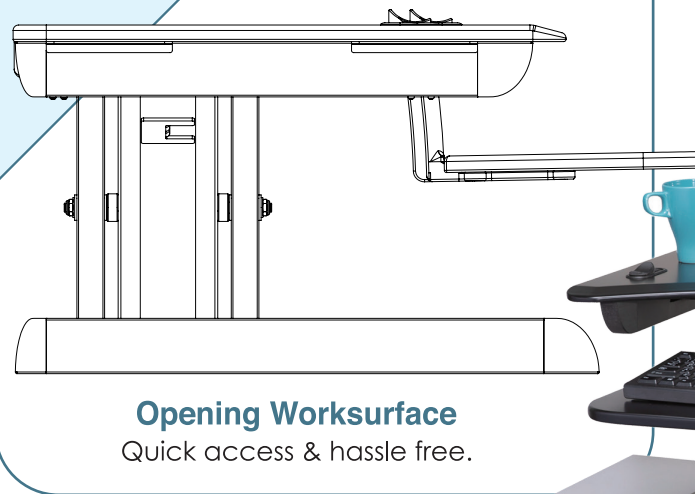

**Height adjustable**  
Change to **Sit** or **Stand**

**SP104**

**Push** 2 buttons at the same time to unlock & adjust;  
**Release** to stay at the chosen height.

Arc Sit-Stand Desk Converter	
Code	<b>SP104</b>
Tabletop	PU Coat on MDF
Mechanism	Spring-assisted
Height Adjustment	Max. 490 mm / 19.3" Min. 145 mm / 5.7"
Keyboard Platform	240 mm x 630 mm 9.4" x 24.8"
Frame	Steel
Foot Cap	Plastic
(All materials compliant with RoHS)	