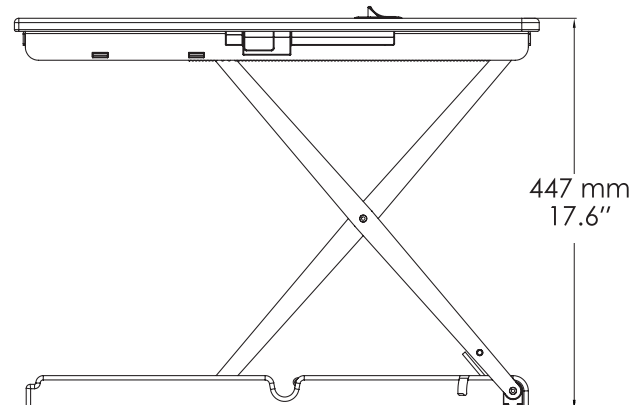

SP103

PLUS...
YOU CAN MOVE

UP or DOWN.

Basic

Sit-Stand

Desk Converter

Keep it neat and tidy

Basic Sit-Stand Desk Converter			
Code	SP103	Frame	Steel
Tabletop	PU Coat on MDF	Foot Cap	Plastic
Mechanism	Spring-assisted	(All materials compliant with RoHS)	

Push 2 buttons at the same time to unlock & adjust;
Release to stay at the chosen height.