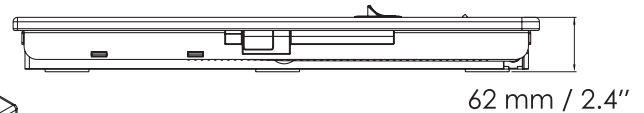

SP103

PLUS...
YOU CAN MOVE

UP or DOWN.

Basic

Sit-Stand

Desk Converter

Keep it neat and tidy

Basic Sit-Stand Desk Converter			
Code	SP103	Frame	Steel
Tabletop	PU Coat on MDF	Foot Cap	Plastic
Mechanism	Spring-assisted	(All materials compliant with RoHS)	

Push 2 buttons at the same time to unlock & adjust;
Release to stay at the chosen height.