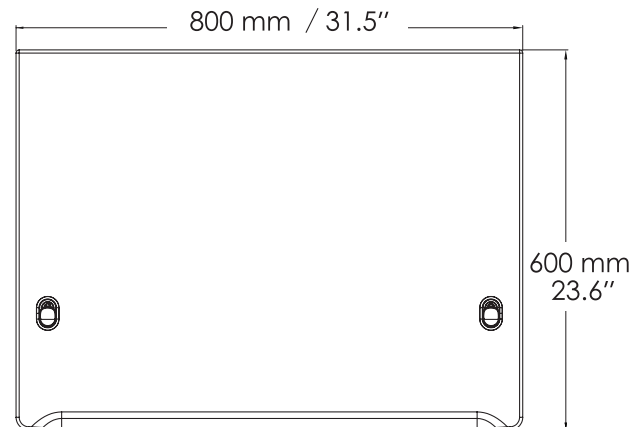

SP103

PLUS...
YOU CAN MOVE

UP or DOWN.

Basic

Sit-Stand

Desk Converter

Keep it neat and tidy

Basic Sit-Stand Desk Converter			
Code	SP103	Frame	Steel
Tabletop	PU Coat on MDF	Foot Cap	Plastic
Mechanism	Spring-assisted	(All materials compliant with RoHS)	

Push 2 buttons at the same time to unlock & adjust;
Release to stay at the chosen height.