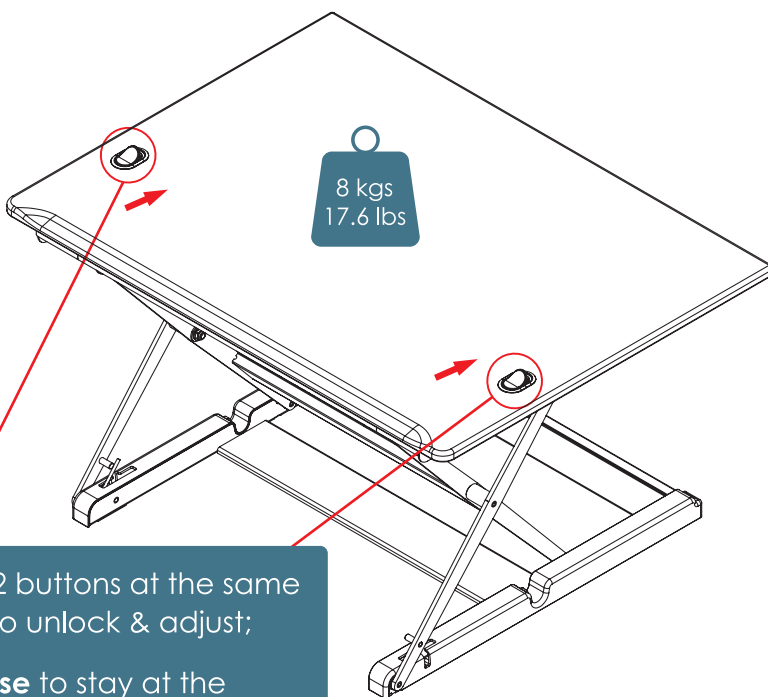

SP103

PLUS...
YOU CAN MOVE

UP or DOWN.

Basic

Sit-Stand

Desk Converter

Keep it neat and tidy

Basic Sit-Stand Desk Converter			
Code	SP103	Frame	Steel
Tabletop	PU Coat on MDF	Foot Cap	Plastic
Mechanism	Spring-assisted	(All materials compliant with RoHS)	

Push 2 buttons at the same time to unlock & adjust;
Release to stay at the chosen height.